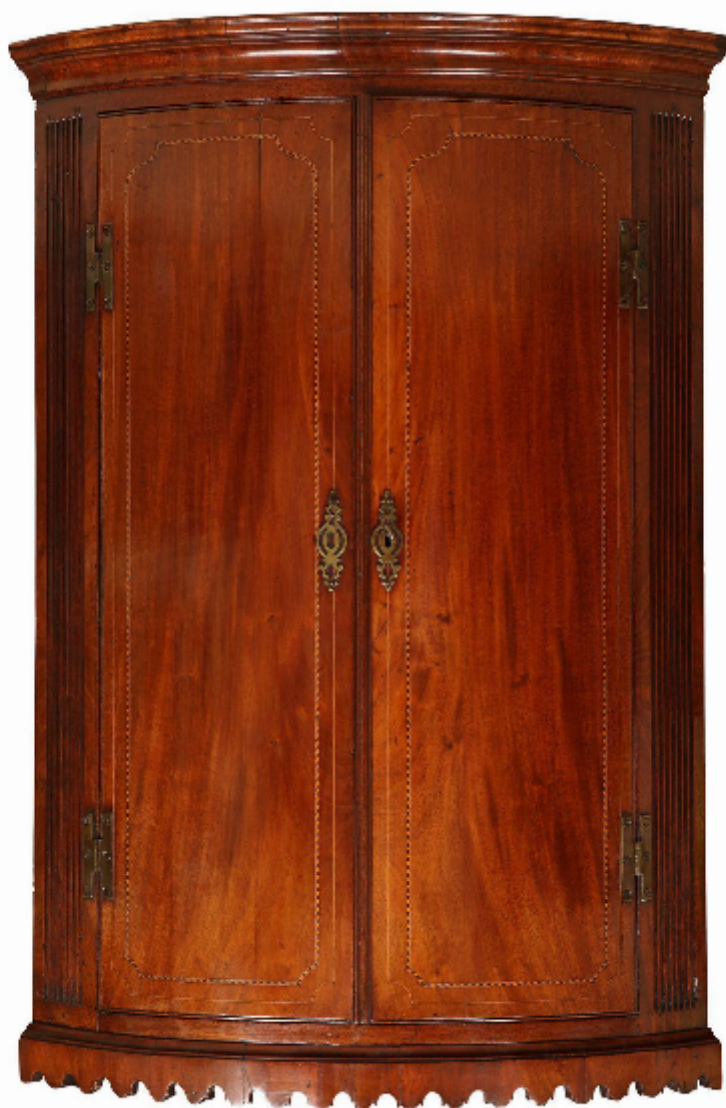

CAVE DECORATIVE ARTS
FINE FURNITURE & WORKS OF ART

A George III hanging corner cabinet

Sold

REF: 1099

Height: 108 cm (42.5")

Width: 75 cm (29.5")

Depth: 54 cm (21.3")

Description

A fine George III bowfront hanging corner cabinet, the moulded top with cupboard doors of well-figured mahogany further decorated with boxwood stringing and chequer inlay in boxwood and ebony, flanked by fluted pilasters, opening to a painted interior with four display shelves and two drawers, the base decorated with a carved and shaped dentil moulding.